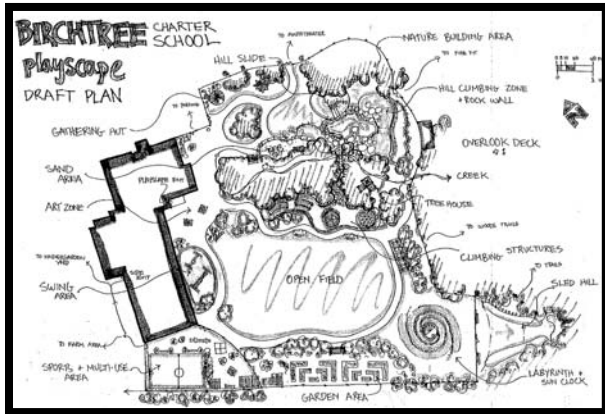

Birchtree Charter School

Community Playscape
Build
August 10, 11, 12

This 3-day 'Community Build' event will feature hands-on projects for volunteers of all skill levels. Birchtree's Playscape will feature a variety of custom designed play features, including a climbing zone and rock wall, swings and a gathering hut. The plants chosen reflect the local Matanuska-Susitna environment. Play in nature has been shown to support healthy development in children, increasing concentration, self-confidence, positive social interaction and overall health.