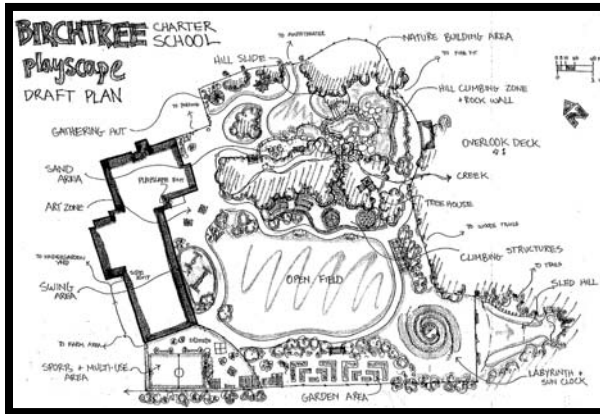

Birchtree Charter School

Community Playscape
Build
August 10, 11, 12

This 3-day 'Community Build' event will feature hands-on projects for volunteers of all skill levels. Birchtree's Playscape will feature a variety of custom designed play features, including a climbing zone and rock wall, swings and a gathering hut. The plants chosen reflect the local Matanuska-Susitna environment. Play in nature has been shown to support healthy development in children, increasing concentration, self-confidence, positive social interaction and overall health.