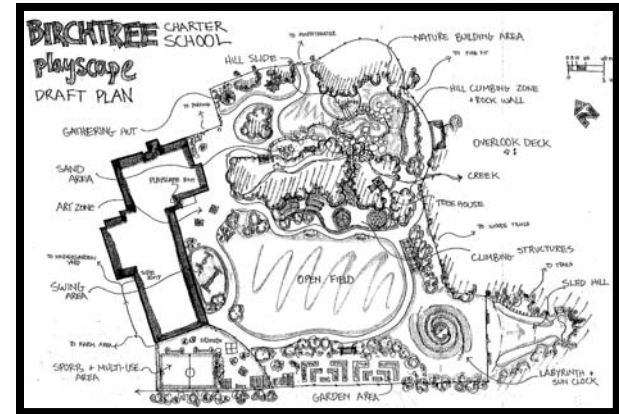

Birchtree Charter School

Community Playscape
Build
August 10, 11, 12

This 3-day 'Community Build' event will feature hands-on projects for volunteers of all skill levels. Birchtree's Playscape will feature a variety of custom designed play features, including a climbing zone and rock wall, swings and a gathering hut. The plants chosen reflect the local Matanuska-Susitna environment. Play in nature has been shown to support healthy development in children, increasing concentration, self-confidence, positive social interaction and overall health.